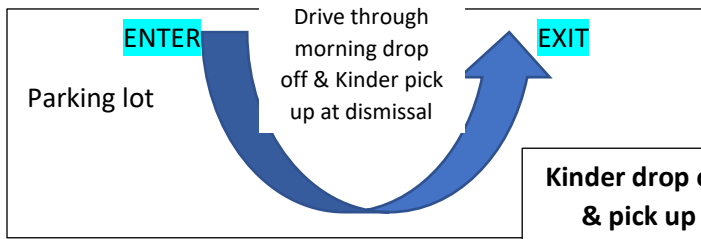

MANN AVE.

Parking lot – NOT a drive through drop off

Kinder drop off & pick up

Cafeteria

5th grade exit

Kinder playground

Main entrance

Main building

Basketball court

STELLA RD. – Parent pick up & drop off

Preschool dismissal/
pick up AM & PM

ELSON AVE

Bus bay – bus & day care student & staff
entrance & exit only – DO NOT PARK, DROP
OFF, OR PICK UP FROM THE BUS BAY